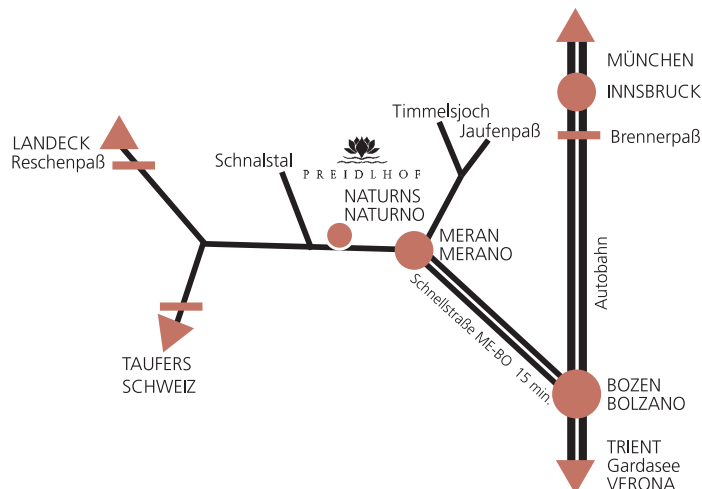

Genießer- & Wanderhotel

HOTEL

P R E I D L H O F

★ ★ ★ ★

Rostock	Go to the E55;B103	SSW			
Warnemünde	Stay on the E55;B103	SSW	00:00:00:14	0,3	0,04
Marienehe;Rostock	Turn to unimportant road	ESE	00:00:06:32	8,7	1,17
Rostock	Follow left unimportant road	E	00:00:12:10	13,2	1,78
Alt Bartelsdorf;Rostock	Turn to the B103;B110	SSE	00:00:14:47	15,3	2,06
Brinkmansdorf;Rostock	Turn to the B110	E	00:00:15:57	16,7	2,25
Rostock-Süd (7)	Turn to the E55;A19	S	00:00:17:55	18,8	2,53
Malchow (16)	Go to interstate	S	00:00:48:51	91,0	12,28
Waren (17)	Turn to the E55;A19	SE	00:00:50:13	94,2	12,71
Dreieck Wittstock	Go to interstate	SE	00:01:06:20	131,8	17,79
Dreieck Havelland	Turn to the E55;A10	S	00:01:33:25	195,0	26,32
Dreieck Werder	Turn to interstate	ESE	00:01:53:23	241,6	32,62
Dreieck Potsdam	Turn to the E51;A9	SSW	00:01:57:07	250,3	33,79
Kreuz Schkeuditz	Go to the E49;E51;A9	SSW	00:02:47:34	368,0	49,68
Schleiz (28)	Turn to the E51;A9	SSE	00:03:34:29	477,5	64,46
Bad Berneck (39)	Turn to the E48;E51;A9	SSW	00:04:01:55	541,5	73,10
Dreieck Bayreuth/Kulmbach	Turn to the E51;A9	S	00:04:03:40	545,6	73,65
Kreuz Nürnberg	Turn to the E45;A9	SW	00:04:36:46	622,8	84,08
Kreuz München-Nord	Turn to interstate	ESE	00:05:41:06	772,9	104,34
Kreuz München/Brunnthal	Turn to the E45;E52;A8	SE	00:05:53:29	801,8	108,25
Dreieck Inntal	Turn to interstate	SSE	00:06:13:42	849,0	114,62
Kiefersfelden E45	Turn to the E45;E60	WSW	00:06:24:46	874,8	118,10
Kufstein	Go to interstate	WSW	00:06:24:51	875,0	118,13
	Go to the E45;A12	WSW	00:06:56:31	948,9	128,10
Innbruck (A12-A13)	Turn to the E45;A13	SSW	00:06:57:22	950,9	128,37
	Turn to interstate	SSE	00:06:57:46	951,8	128,49
Brennerpaß E45	Turn to the E45;A22	S	00:07:10:37	981,8	132,54
Terme di Brénnero A22	Follow right the E45;A22	SSW	00:07:10:40	981,9	132,55
Bolzano-Sud	exit A22				
	now follow indication Meran/Merano				
	interstate ME-BO				

*Genießer- & Wanderhotel*  
  
HOTEL  
PREIDLHOF  
☆☆☆☆